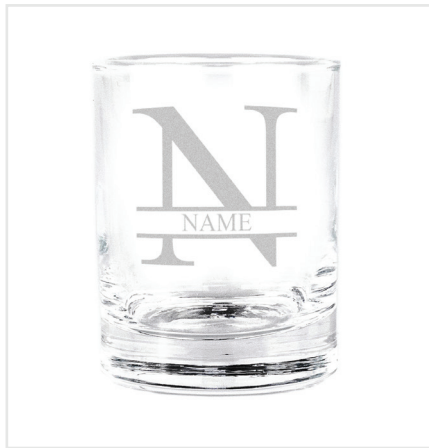

GLASSWARE

SHOT GLASS

SKU: 100011

Capacity
65ml

Dishwasher
Safe

Permanent
Mark

Bar Grade
Glass

STYLE P2