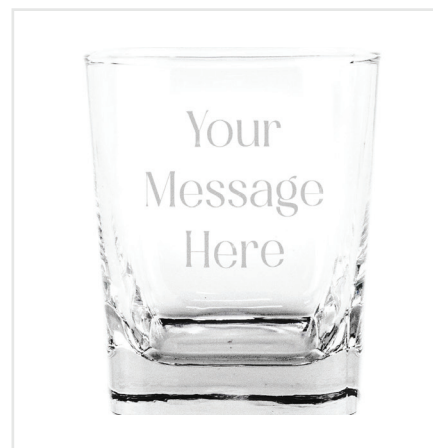

STYLE P4

STYLE P5

STYLE P6

SQUARE WHISKEY

£9.99

GLASSWARE

STEMMED BEER

SKU: 220113